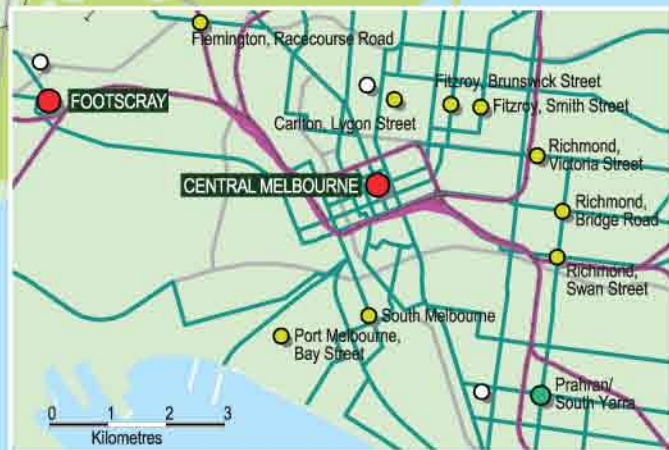

ACTIVITY CENTRES AND PRINCIPAL PUBLIC TRANSPORT NETWORK 2010

Legend

- Existing Urban Area
- Urban Growth Boundary
- Major Road
- Central Activities District
- Principal Activity Centre
- Major Activity Centre
- Specialised Activity Centre

PRINCIPAL PUBLIC TRANSPORT NETWORK

- Tram and Bus
- Rail (Metropolitan and Regional)
- Rail (Metropolitan only)