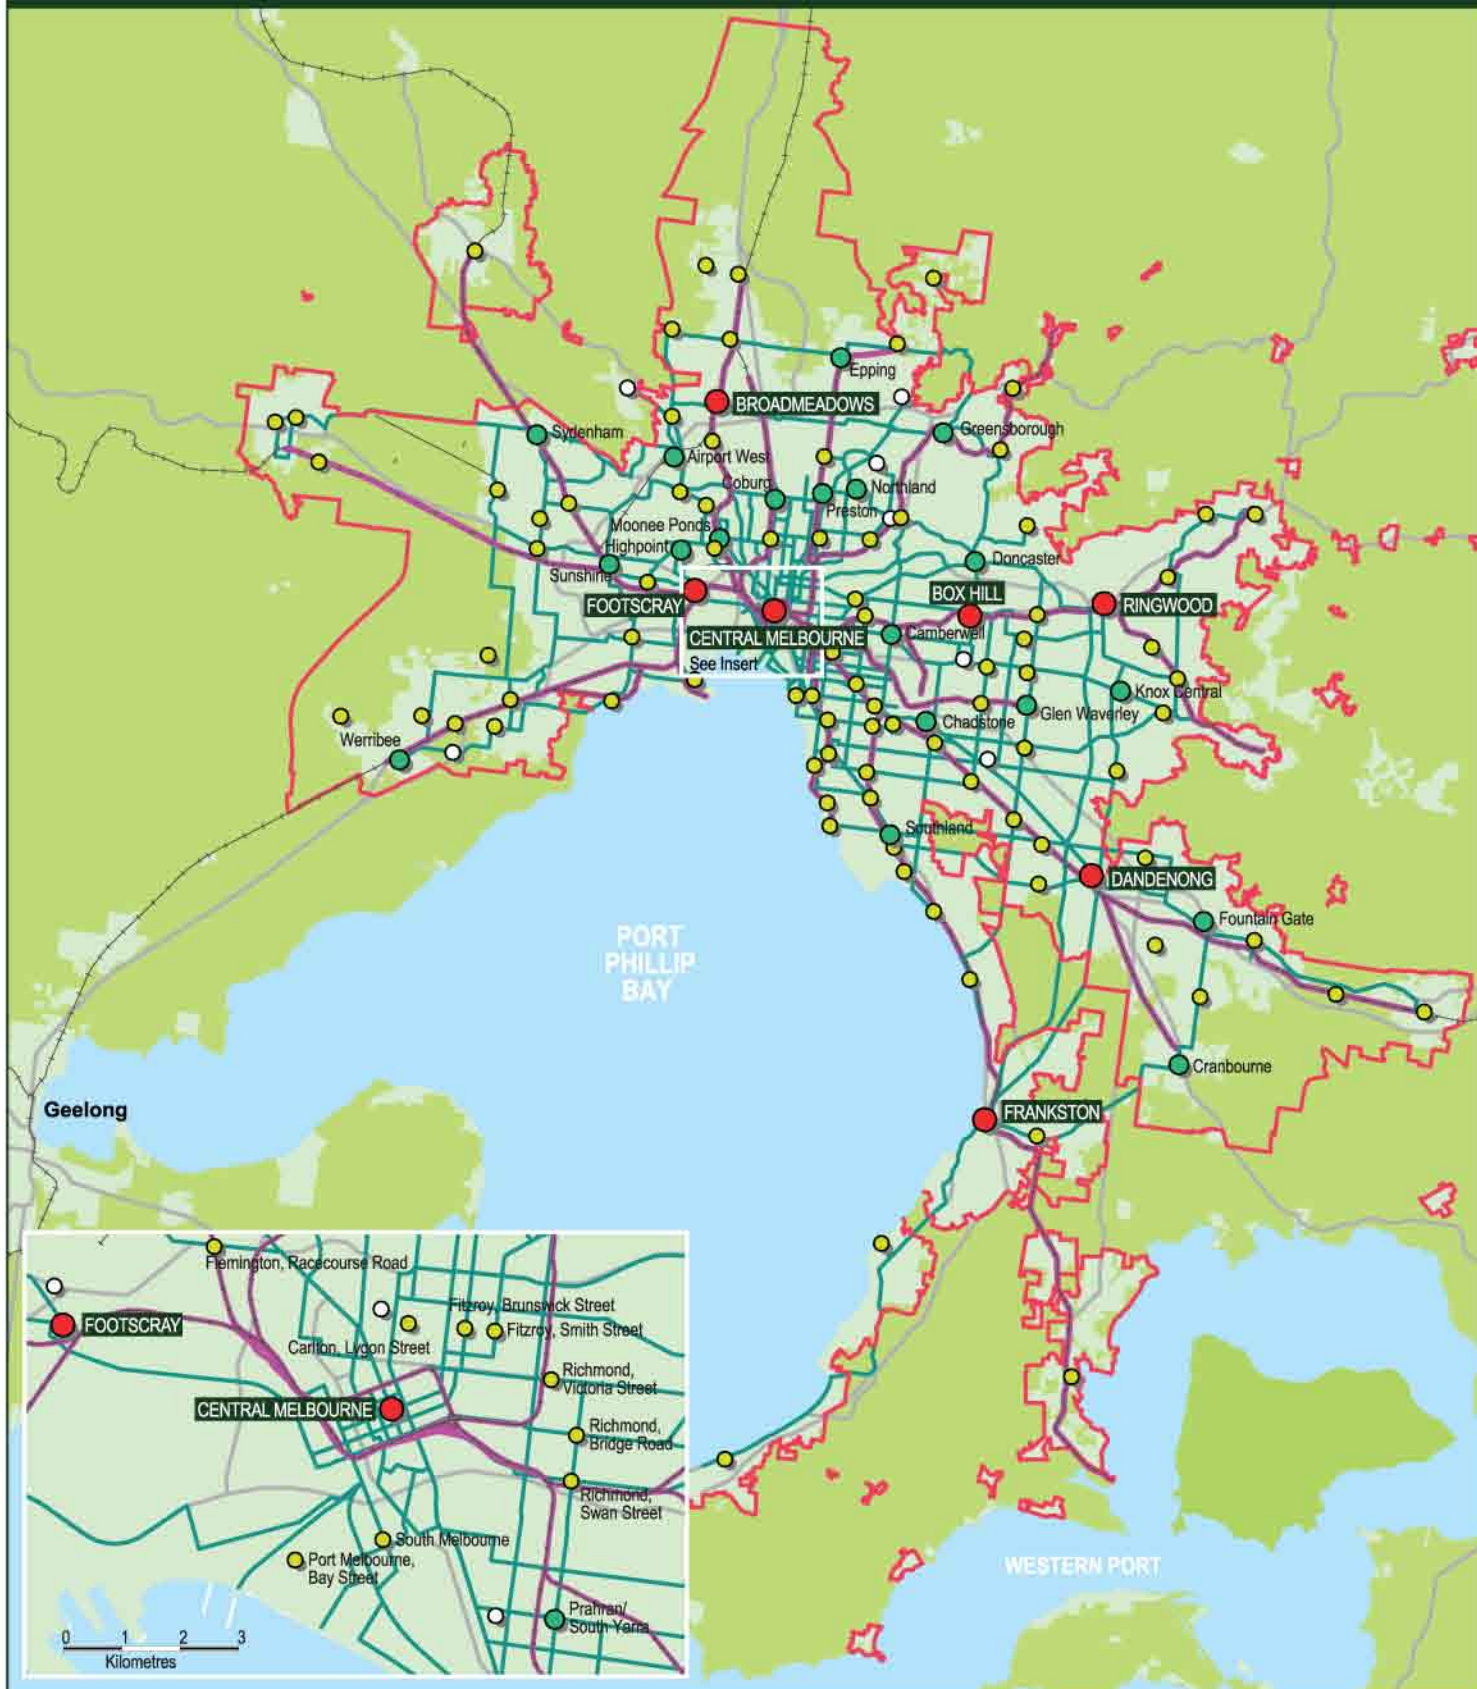

# ACTIVITY CENTRES AND PRINCIPAL PUBLIC TRANSPORT NETWORK 2010

**Legend**

- Existing Urban Area
- Urban Growth Boundary
- Major Road
- Central Activities District
- Principal Activity Centre
- Major Activity Centre
- Specialised Activity Centre

**PRINCIPAL PUBLIC TRANSPORT NETWORK**

- Tram and Bus
- Rail (Metropolitan and Regional)
- Rail (Metropolitan only)

# LIST OF CENTRES